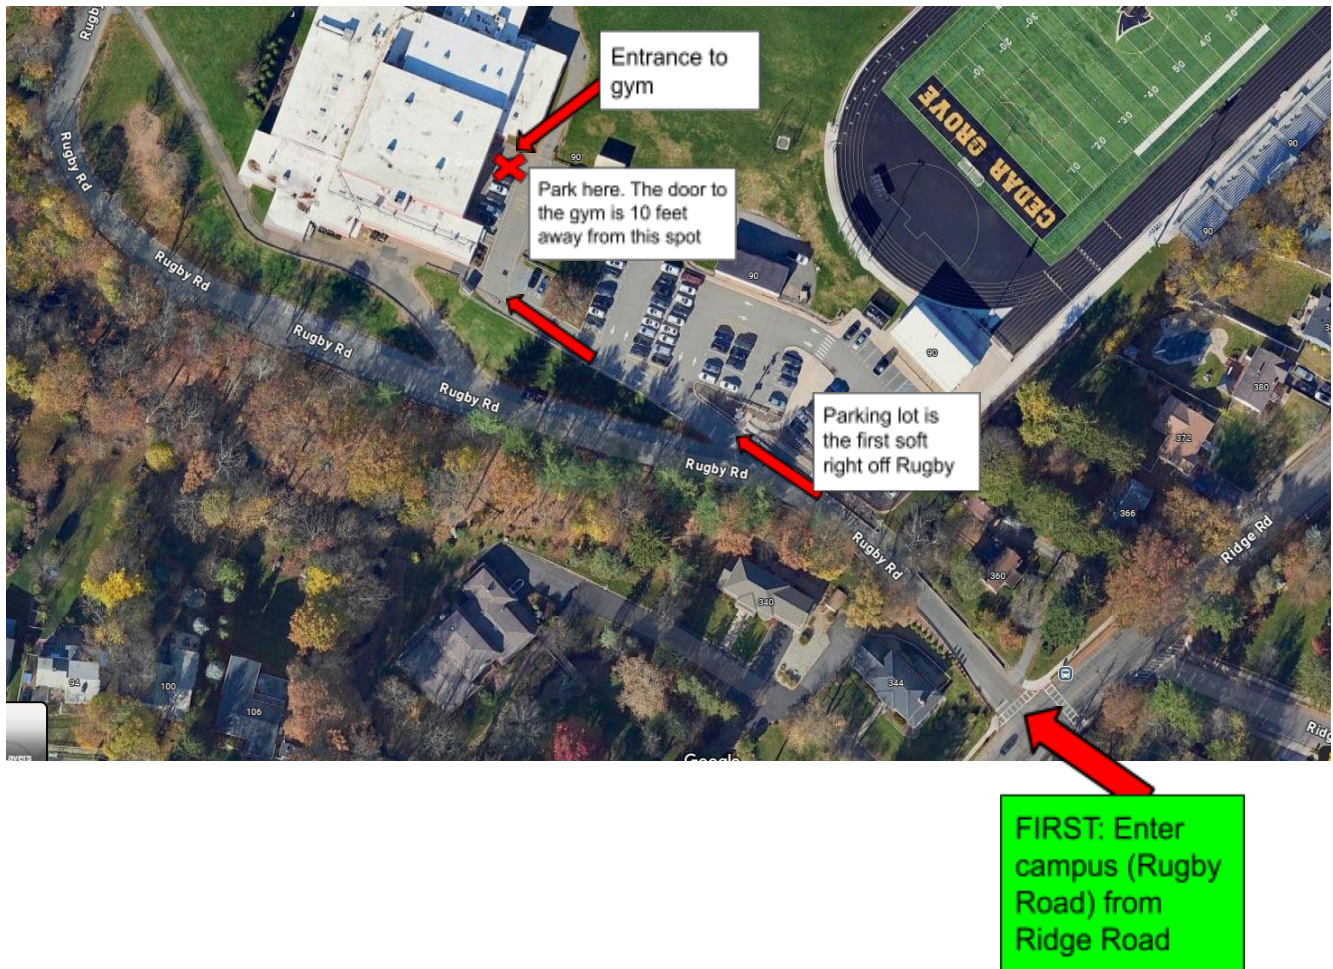

Cedar Grove High School
90 Rugby Road
Cedar Grove, NJ 07009

Unloading/Loading/Parking Directions for RoboRevolution

Hello my friends at RoboRevolution. Thank you for choosing Cedar Grove as an event partner. We look forward to an amazing event.

When coming to Cedar Grove High School, it is best to arrive from the **Ridge Road side** and not the Bowden Road side. It is easier to maneuver a truck into the parking lot from Ridge Road.

If you have any additional questions please reach out to Dave Coster (908 578 8068) or (coster.david@cgschools.org) or Mirna Halawani (halawani.mirna@cgschools.org)