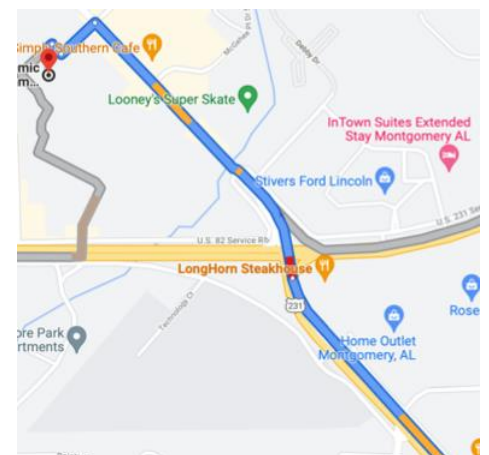

Directions to LAMP

LAMP HS is located in the former Montgomery Mall at 3440 McGehee Road. There is plenty of parking.

From I-65:

1. Take I-65 to I-85 North
2. Exit 4 to Perry Hill Drive
3. Go right on Perry Hill Drive
4. Continue straight across Vaughn Rd; Road name changes to Fieldcrest Dr
5. Turn left on McGehee Road
6. LAMP HS is on the right in the former Montgomery Mall
7. Enter through the Gym doors

From I-85 South:

1. Take I-85 South to exit 6, East Blvd
2. Turn left on to East Blvd
3. Follow East Blvd to McGehee Road
4. Turn right on McGehee Road
5. LAMP HS is on the right in the former Montgomery Mall
6. Enter through the Gym doors

From US 231 North:

1. Follow US 231 (Troy Highway) to East Blvd.
2. Do not turn—continue straight across East Blvd onto McGehee Road
3. LAMP HS is on the left in the former Montgomery Mall
4. Enter through the gym doors