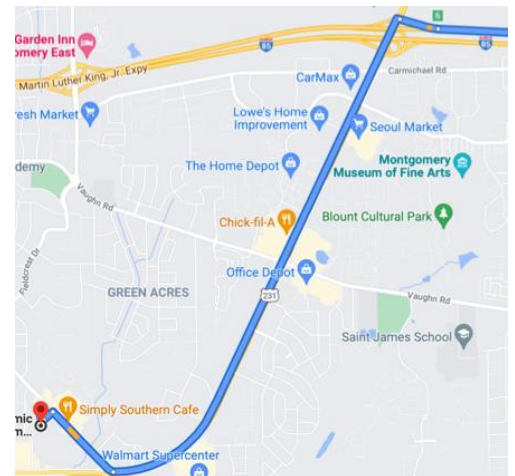

Directions to LAMP

LAMP HS is located in the former Montgomery Mall at 3440 McGehee Road. There is plenty of parking.

From I-65:

1. Take I-65 to I-85 North
2. Exit 4 to Perry Hill Drive
3. Go right on Perry Hill Drive
4. Continue straight across Vaughn Rd; Road name changes to Fieldcrest Dr
5. Turn left on McGehee Road
6. LAMP HS is on the right in the former Montgomery Mall
7. Enter through the Gym doors

From I-85 South:

1. Take I-85 South to exit 6, East Blvd
2. Turn left on to East Blvd
3. Follow East Blvd to McGehee Road
4. Turn right on McGehee Road
5. LAMP HS is on the right in the former Montgomery Mall
6. Enter through the Gym doors

From US 231 North:

1. Follow US 231 (Troy Highway) to East Blvd.
2. Do not turn—continue straight across East Blvd onto McGehee Road
3. LAMP HS is on the left in the former Montgomery Mall
4. Enter through the gym doors