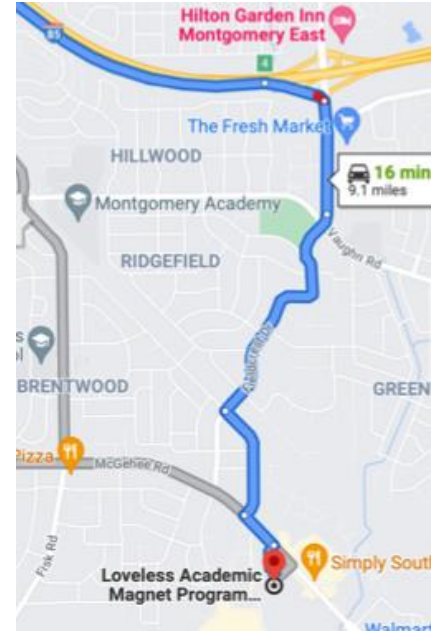

Directions to LAMP

LAMP HS is located in the former Montgomery Mall at 3440 McGehee Road. There is plenty of parking.

From I-65:

1. Take I-65 to I-85 North
2. Exit 4 to Perry Hill Drive
3. Go right on Perry Hill Drive
4. Continue straight across Vaughn Rd; Road name changes to Fieldcrest Dr
5. Turn left on McGehee Road
6. LAMP HS is on the right in the former Montgomery Mall
7. Enter through the Gym doors

From I-85 South:

1. Take I-85 South to exit 6, East Blvd
2. Turn left on to East Blvd
3. Follow East Blvd to McGehee Road
4. Turn right on McGehee Road
5. LAMP HS is on the right in the former Montgomery Mall
6. Enter through the Gym doors

From US 231 North:

1. Follow US 231 (Troy Highway) to East Blvd.
2. Do not turn—continue straight across East Blvd onto McGehee Road
3. LAMP HS is on the left in the former Montgomery Mall
4. Enter through the gym doors