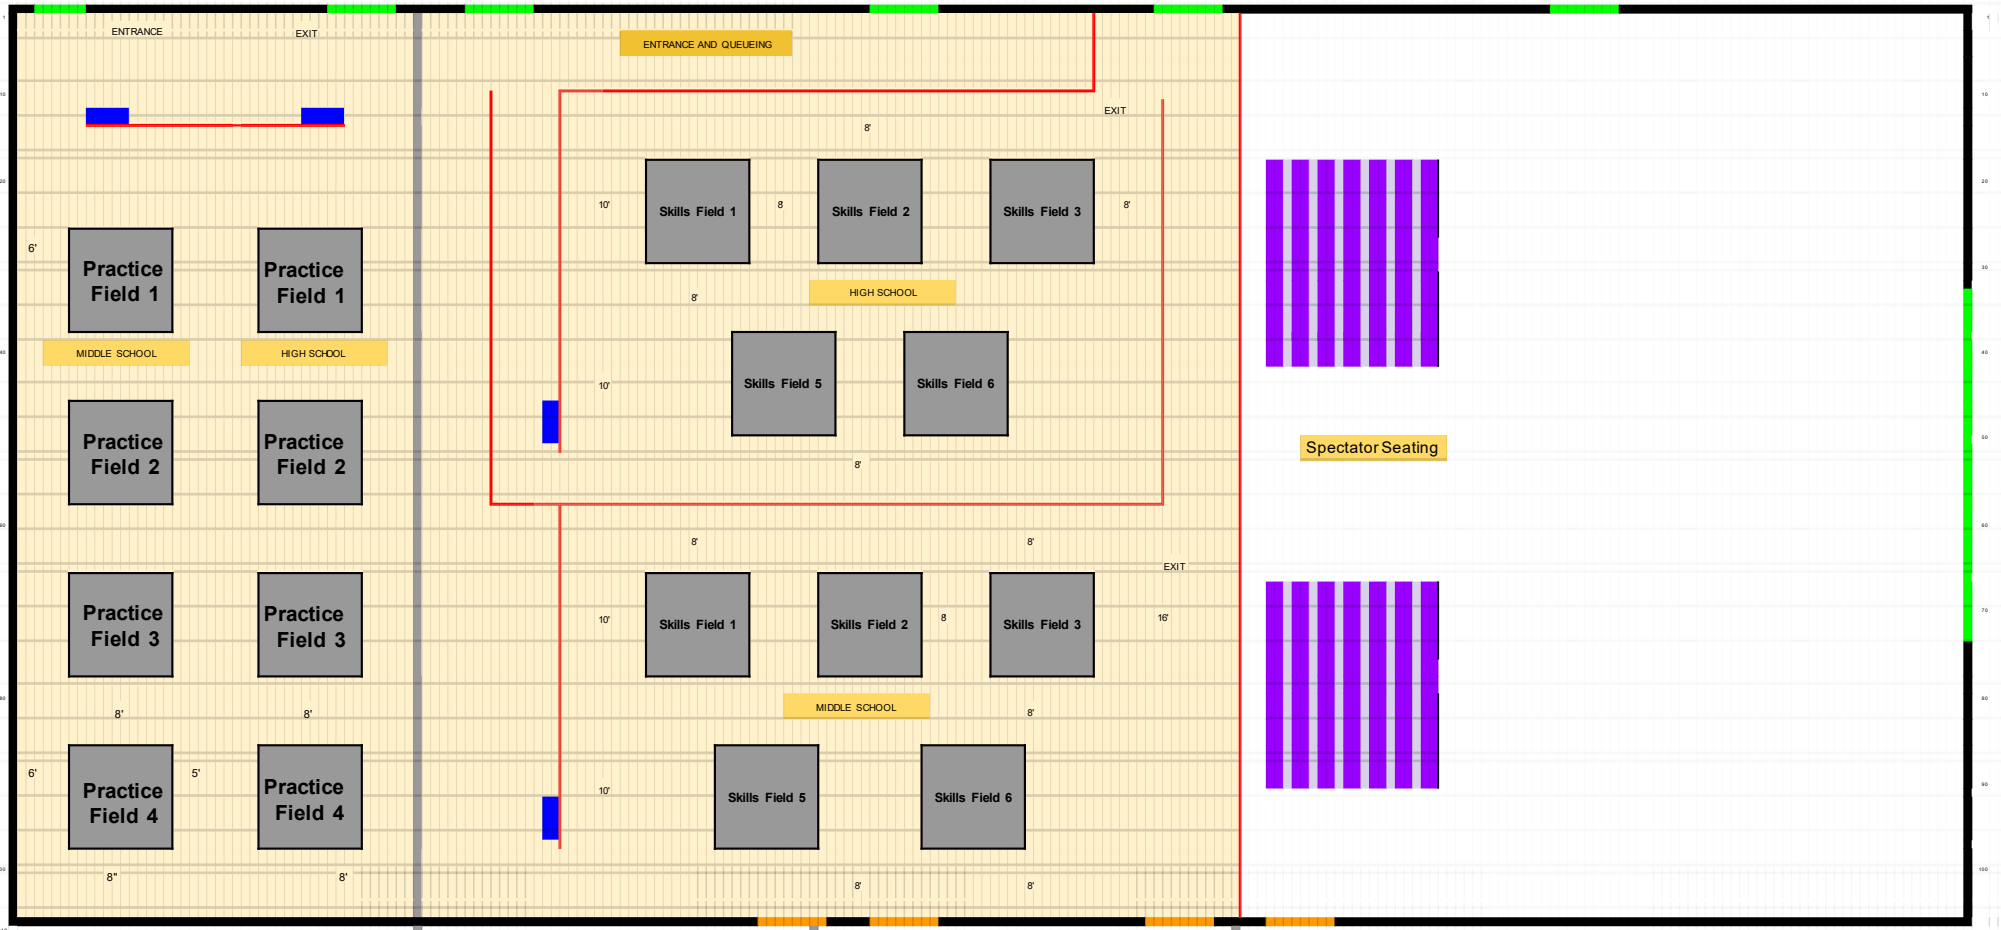

Practice Entry Practice Exit MS Skills Entry HS Skills Entry Skills Exit Only

2.5 X 6 FT Tables	20
Chairs	60

Service Doors	
Entry/Exit Doors	
Stanchions	
Tables	
Movable Wall	